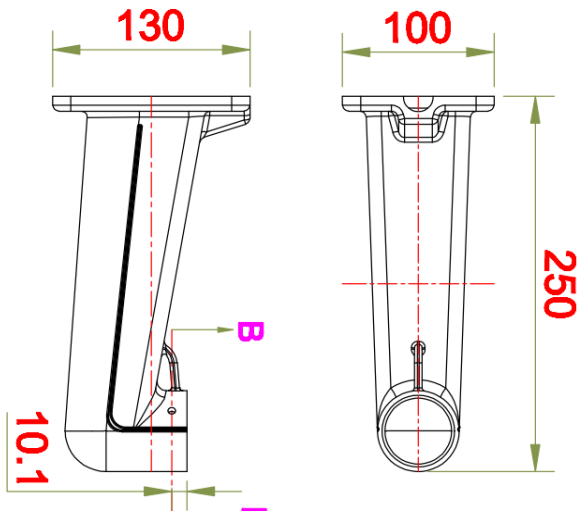

We reserve the right to modify product design and specification without notice and without incurring any obligation

For more information please contact a DSS Sales Representative
Toll Free: 1.888.467.8812 · Fax: 1.609.431.0932 · Email: sales@dss-cctv.com
www.dssdepot.com