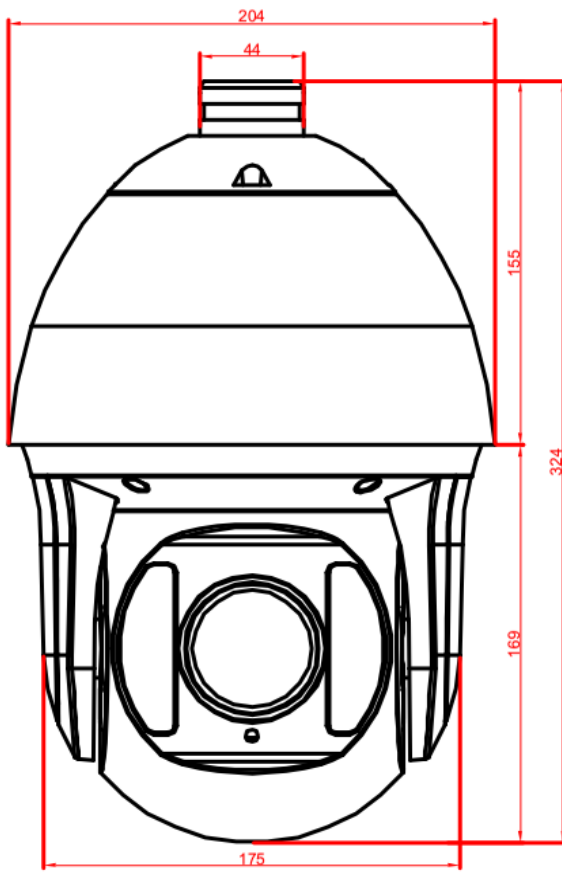

We reserve the right to modify product design and specification without notice and without incurring any obligation

For more information please contact a DSS Sales Representative
Toll Free: 1.888.467.8812 · Fax: 1.609.431.0932 · Email: sales@dss-cctv.com
www.dssdepot.com